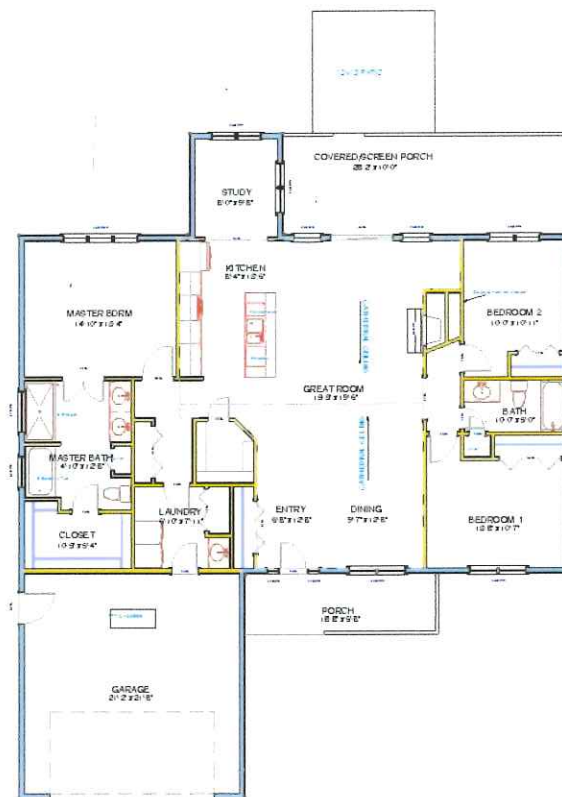

The George

1,872 square feet 3 Bedrooms 2 Bathrooms

54' Width 65' Depth